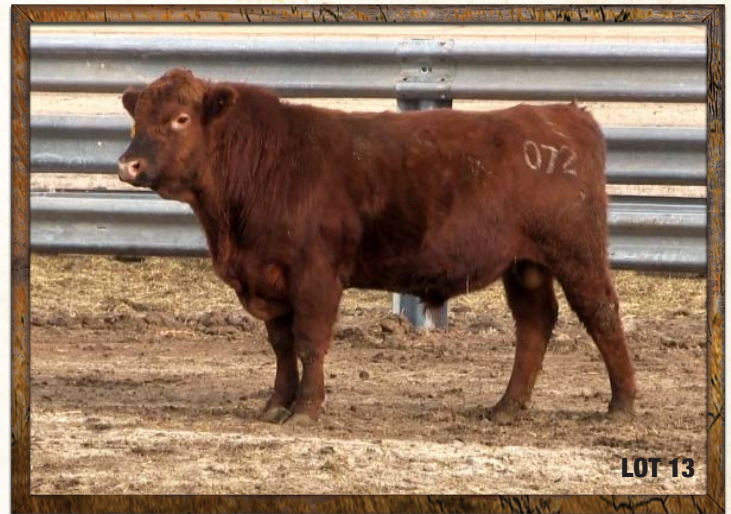

12 >> LRAR071H HIPPO 687

DOB: 4/13/20 ID: 071H RAAA: 4343091

372A LRAR
LRAR DANG 687D
LRAR HV-MJ 407
LRAR071H HIPPO 687
BECKTON NEBULA W498 J3
LRAR DONNA 633D
LRAR MAR MABEL 613

MB	0.28	4	83%
YG	0.03	13	30%
CW	12	21	87%
REA	-0.02	20	81%
FAT	0.00	4	20%

Dam's Weight: 1235

HB	GM	CED	BW	WW	YW	ADG	DMI	MILK	ME	HPG	CEM	ST	
EPD	93	19	13	-1.6	50	75	0.16	0.94	20	-2	12	7	21
ACC	--	--	13	33	27	23	23	5	12	6	4	11	8
PCTL	2%	86%	39%	54%	83%	86%	87%	15%	90%	25%	33%	46%	1%
ACT BW: 77		BW RATIO: 104		ADJ 205 WW: 519		WW RATIO: 92							

This herd building bull will increase the productive life of your cow lines - breed topping 1% STAY and 2% HB! Big, thick hips and strong shoulders are only complimented by this bull's sleek calving ease head and large capacity.

13 >> LRAR 072H HOUSTON 687

DOB: 4/14/20 ID: 072H RAAA: 4342993

372A LRAR
LRAR DANG 687D
LRAR HV-MJ 407
LRAR 072H HOUSTON 687
LRAR STAR 408 07X
LRAR BECKY 486B
LRAR M.J. CHIN 043X

MB	0.17	4	96%
YG	-0.01	13	14%
CW	13	21	84%
REA	0.02	19	73%
FAT	-0.01	4	5%

Dam's Weight: 1320

HB	GM	CED	BW	WW	YW	ADG	DMI	MILK	ME	HPG	CEM	ST	
EPD	94	9	11	-0.5	56	80	0.15	0.81	24	-6	10	6	22
ACC	--	--	13	34	27	23	23	6	14	6	2	11	7
PCTL	2%	96%	68%	75%	65%	81%	90%	10%	62%	15%	76%	79%	1%
ACT BW: 83		BW RATIO: 110		ADJ 205 WW: 575		WW RATIO: 102							

A bull ready to leave his mark on your herd for a long time with top 2% HB, top 1% STAY, top 10% DMI, and top 15% ME. Strong square hips, a clean sheath, and a thick belly leave this bull in prime breeding shape.

14 >> LRAR 073H HANK 687

DOB: 5/17/20 ID: 073H RAAA: 4342907

372A LRAR
LRAR DANG 687D
LRAR HV-MJ 407
LRAR 073H HANK 687
RF ALL-STAR 3064
LRAR SAGA RUBY 049X
LRAR SAGA 500

MB	0.19	3	95%
YG	-0.01	12	15%
CW	11	20	89%
REA	0.01	18	75%
FAT	-0.01	3	8%

Dam's Weight: 1235

HB	GM	CED	BW	WW	YW	ADG	DMI	MILK	ME	HPG	CEM	ST	
EPD	93	15	12	-0.8	50	72	0.14	0.55	21	-11	9	6	21
ACC	--	--	13	33	27	23	23	7	12	9	3	10	8
PCTL	2%	90%	58%	70%	83%	89%	92%	3%	84%	9%	81%	76%	1%
ACT BW: 84		BW RATIO: 112		ADJ 205 WW: 572		WW RATIO: 102							

Top numbers in several EPD categories (8% FAT, 15% YG, 1% STAY, 9% ME, 3% DMI and 2% HB) exemplify this moderate framed, smooth traveling bull; topped off with dense and masculine shoulders.

15 >> LRAR 075H HIGH POINT 006

DOB: 4/10/20 ID: 075H RAAA: 4343013

BROWN JYJ REDEMPTION Y1334
LONE TREE CAPITAL C006
LONE TREE ROSE A023
LRAR 075H HIGH POINT 006
PCC LRAR B GOOD TO ME
564C
263Z LRAR

MB	0.39	11	53%
YG	0.08	17	62%
CW	32	25	18%
REA	0.20	23	32%
FAT	0.02	10	61%

Dam's Weight: 1280

HB	GM	CED	BW	WW	YW	ADG	DMI	MILK	ME	HPG	CEM	ST	
EPD	59	37	11	-1.2	69	107	0.24	1.58	23	5	11	6	17
ACC	--	--	19	34	28	25	25	9	16	8	4	14	12
PCTL	36%	49%	70%	62%	19%	26%	39%	67%	72%	62%	53%	72%	27%
ACT BW: 82		BW RATIO: 108		ADJ 205 WW: 580		WW RATIO: 103							

Densely muscled, dark red bull with broad and well muscled hips - all in a smaller frame with a calm disposition. 8 above average EPDs lend to this bull's all-around utility.