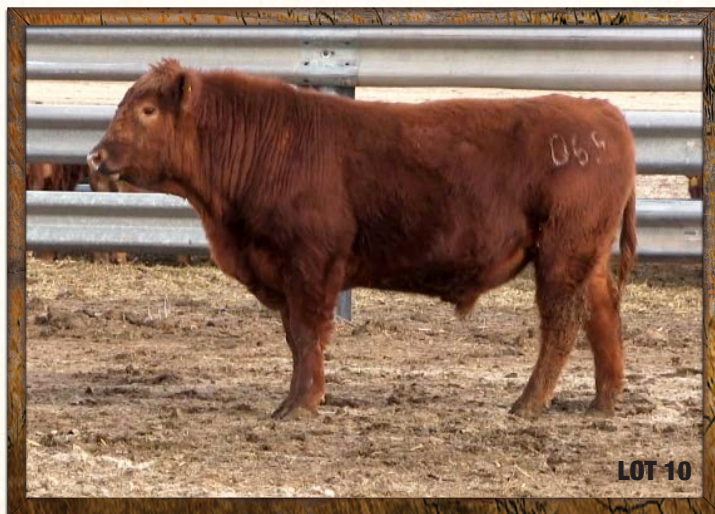

7 >>> LRAR 066H HIDEOUT 687

DOB: 5/25/20 ID: 066H RAAA: 4342999

372A LRAR
LRAR DANG 687D
LRAR HV-MJ 407
LRAR 066H HIDEOUT 687
LRAR CHINOOK 913
LRAR BELLE 498B
LRAR MAR HOBO 607

MB	0.20	4	94%
YG	-0.02	12	12%
CW	15	20	79%
REA	0.07	18	62%
FAT	-0.01	4	4%

Dam's Weight: 1435

HB	GM	CED	BW	WW	YW	ADG	DMI	MILK	ME	HPG	CEM	ST	
EPD	99	13	13	-0.8	58	82	0.15	0.85	26	-10	11	7	20
ACC	--	--	12	33	26	22	22	5	12	4	2	10	7
PCTL	1%	93%	49%	70%	58%	78%	90%	11%	43%	11%	44%	48%	3%
ACT BW: 75		BW RATIO: 99		ADJ 205 WW: 590		WW RATIO: 104							

Breed outstanding longevity into your herd with this efficient traveler. Top 20th percentile or better EPDs in DMI, ME, STAY, YG, FAT - with a breed topping 1% HB! Masculine shoulders, square hips, and a long smooth topline will leave you happy!

9 >>> LRAR 068H HAROLD 687

DOB: 5/3/20 ID: 068H RAAA: 4342935

372A LRAR
LRAR DANG 687D
LRAR HV-MJ 407
LRAR 068H HAROLD 687
LRAR JBG MJ-GAL 902
MUSIC 271Z
NOT ON FILE

MB	0.18	2	96%
YG	-0.01	12	16%
CW	24	20	45%
REA	0.10	19	54%
FAT	-0.01	2	3%

Dam's Weight: 1320

HB	GM	CED	BW	WW	YW	ADG	DMI	MILK	ME	HPG	CEM	ST	
EPD	66	20	10	0.9	55	80	0.15	0.97	24	-12	9	5	17
ACC	--	--	12	32	24	20	20	4	12	3	2	10	7
PCTL	23%	84%	83%	92%	68%	81%	89%	17%	66%	9%	81%	83%	33%
ACT BW: 86		BW RATIO: 114		ADJ 205 WW: 587		WW RATIO: 104							

This taller framed bull has excellent body length and a head built for calving ease. Good YG (16%), DMI (17%), ME (9%), and FAT (3%) for lower input animals that finish well.

LOT 10