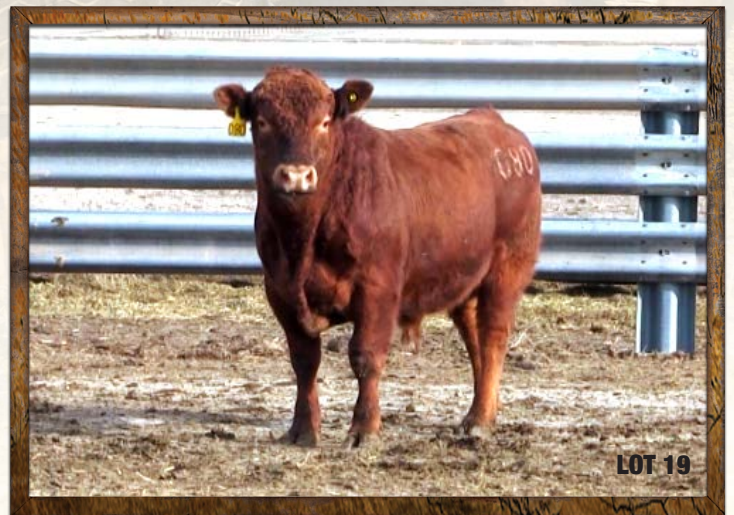

19 >>> LRAR 080H HERM 006

DOB: 4/26/20 ID: 080H RAAA: 4342941

BROWN JYJ REDEMPTION Y1334
LONE TREE CAPITAL C006
LONE TREE ROSE A023

LRAR 080H HERM 006

LRAR JBG MJ-GAL 902
MUSIC 278Z

NOT ON FILE

MB	0.49	12	30%
YG	0.11	17	75%
CW	37	24	9%
REA	0.25	23	23%
FAT	0.03	11	78%

Dam's Weight: 1315

HB	GM	CED	BW	WW	YW	ADG	DMI	MILK	ME	HPG	CEM	ST	
EPD	51	50	14	-3.6	58	87	0.18	1.27	23	-6	10	8	13
ACC	--	--	17	32	25	23	23	9	15	4	3	13	10
PCTL	53%	21%	28%	18%	58%	69%	77%	37%	75%	16%	59%	35%	73%
ACT BW: 64		BW RATIO: 85		ADJ 205 WW: 588		WW RATIO: 104							

A broad, flat backed bull with well muscled shoulders and strong, explosive hips. Several above average EPDs - standing out are top 9% CW, top 16% ME, top 18% BW and top 21% GM - a great all-around bull!

17 >>> LRAR 078H HOODINI 672

DOB: 4/12/20 ID: 078H RAAA: 4342959

PCC LRAR B GOOD TO ME
LRAR DOUGH BOY 672D
272Z LRAR

LRAR 078H HOODINI 672

LRAR REDNATIVEGAL 017X
338A LRAR

LRAR 198Y

MB	0.21	4	93%
YG	0.00	13	19%
CW	13	21	83%
REA	0.03	20	71%
FAT	-0.00	4	11%

Dam's Weight: 1000

HB	GM	CED	BW	WW	YW	ADG	DMI	MILK	ME	HPG	CEM	ST	
EPD	77	16	12	-0.4	55	81	0.16	0.78	20	-3	9	5	21
ACC	--	--	14	34	27	23	23	6	15	9	1	13	8
PCTL	10%	89%	66%	76%	69%	79%	86%	9%	90%	22%	86%	83%	3%
ACT BW: 77		BW RATIO: 102		ADJ 205 WW: 573		WW RATIO: 102							

An efficient (top 9% DMI, top 22% ME) dark red bull with broad, sloping hips and excellent rib length. Look for him to improve cow longevity with top 10% HB and top 3% STAY!